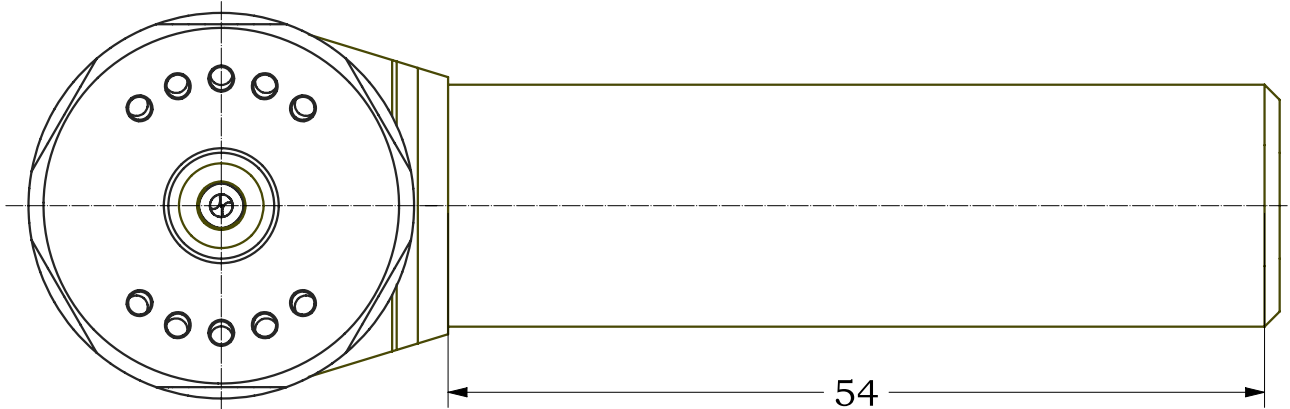

Toodle Blue 131-90

San Francisco Industrial