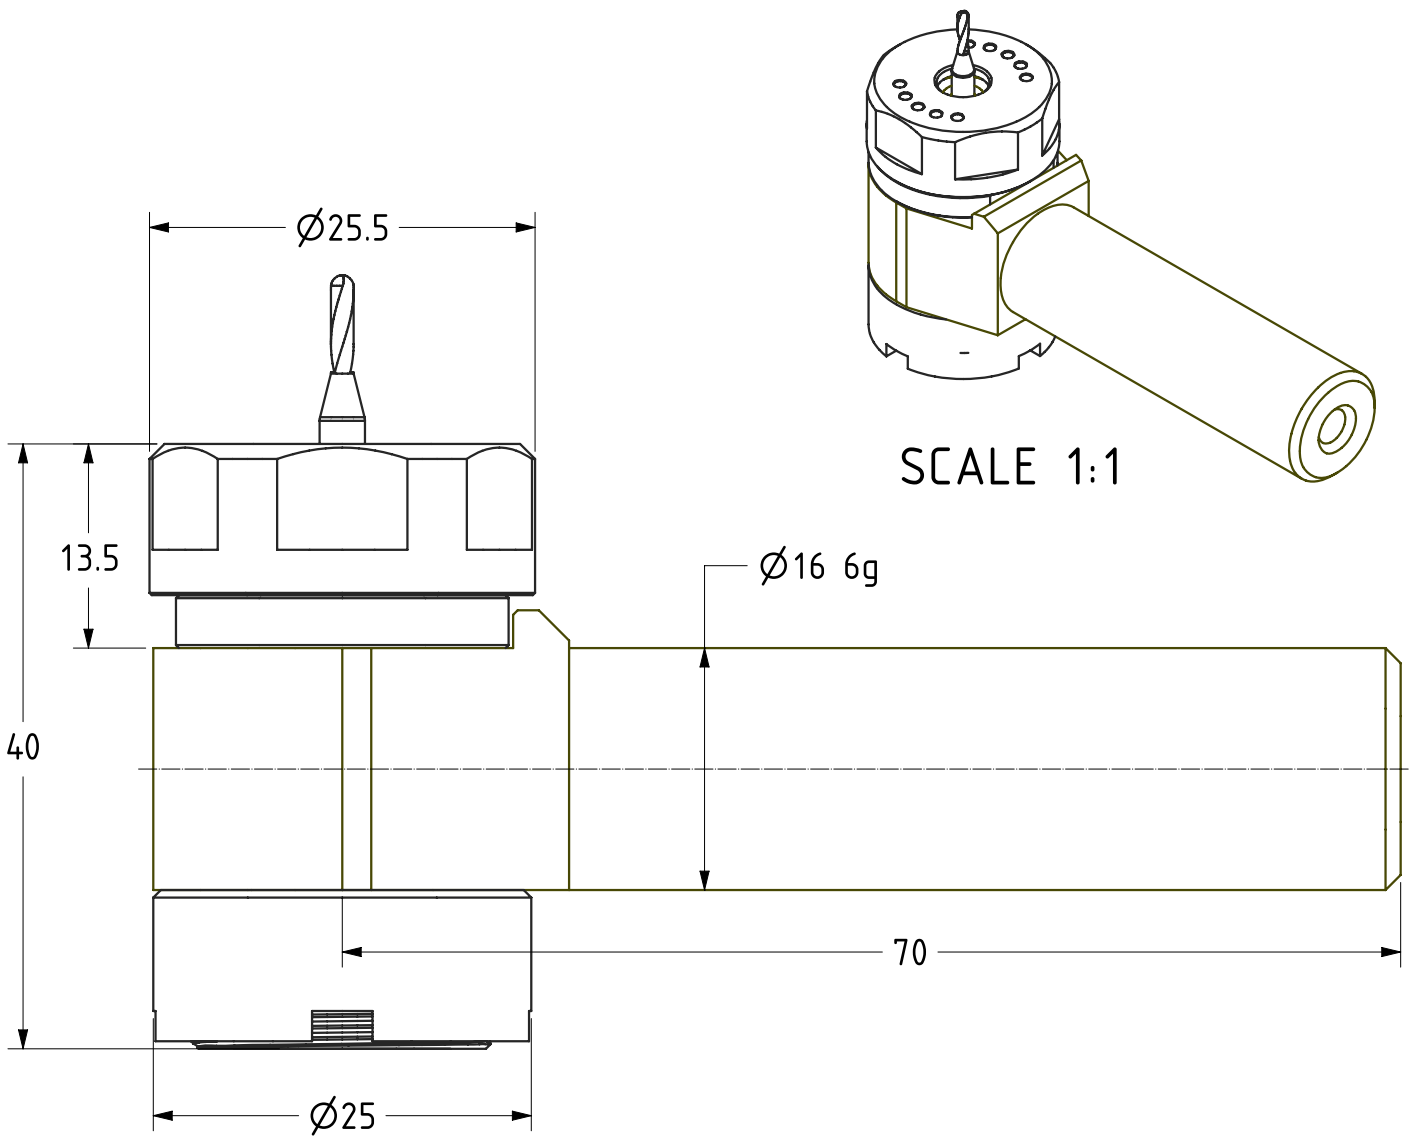

Toodle Blue 131-90

San Francisco Industrial