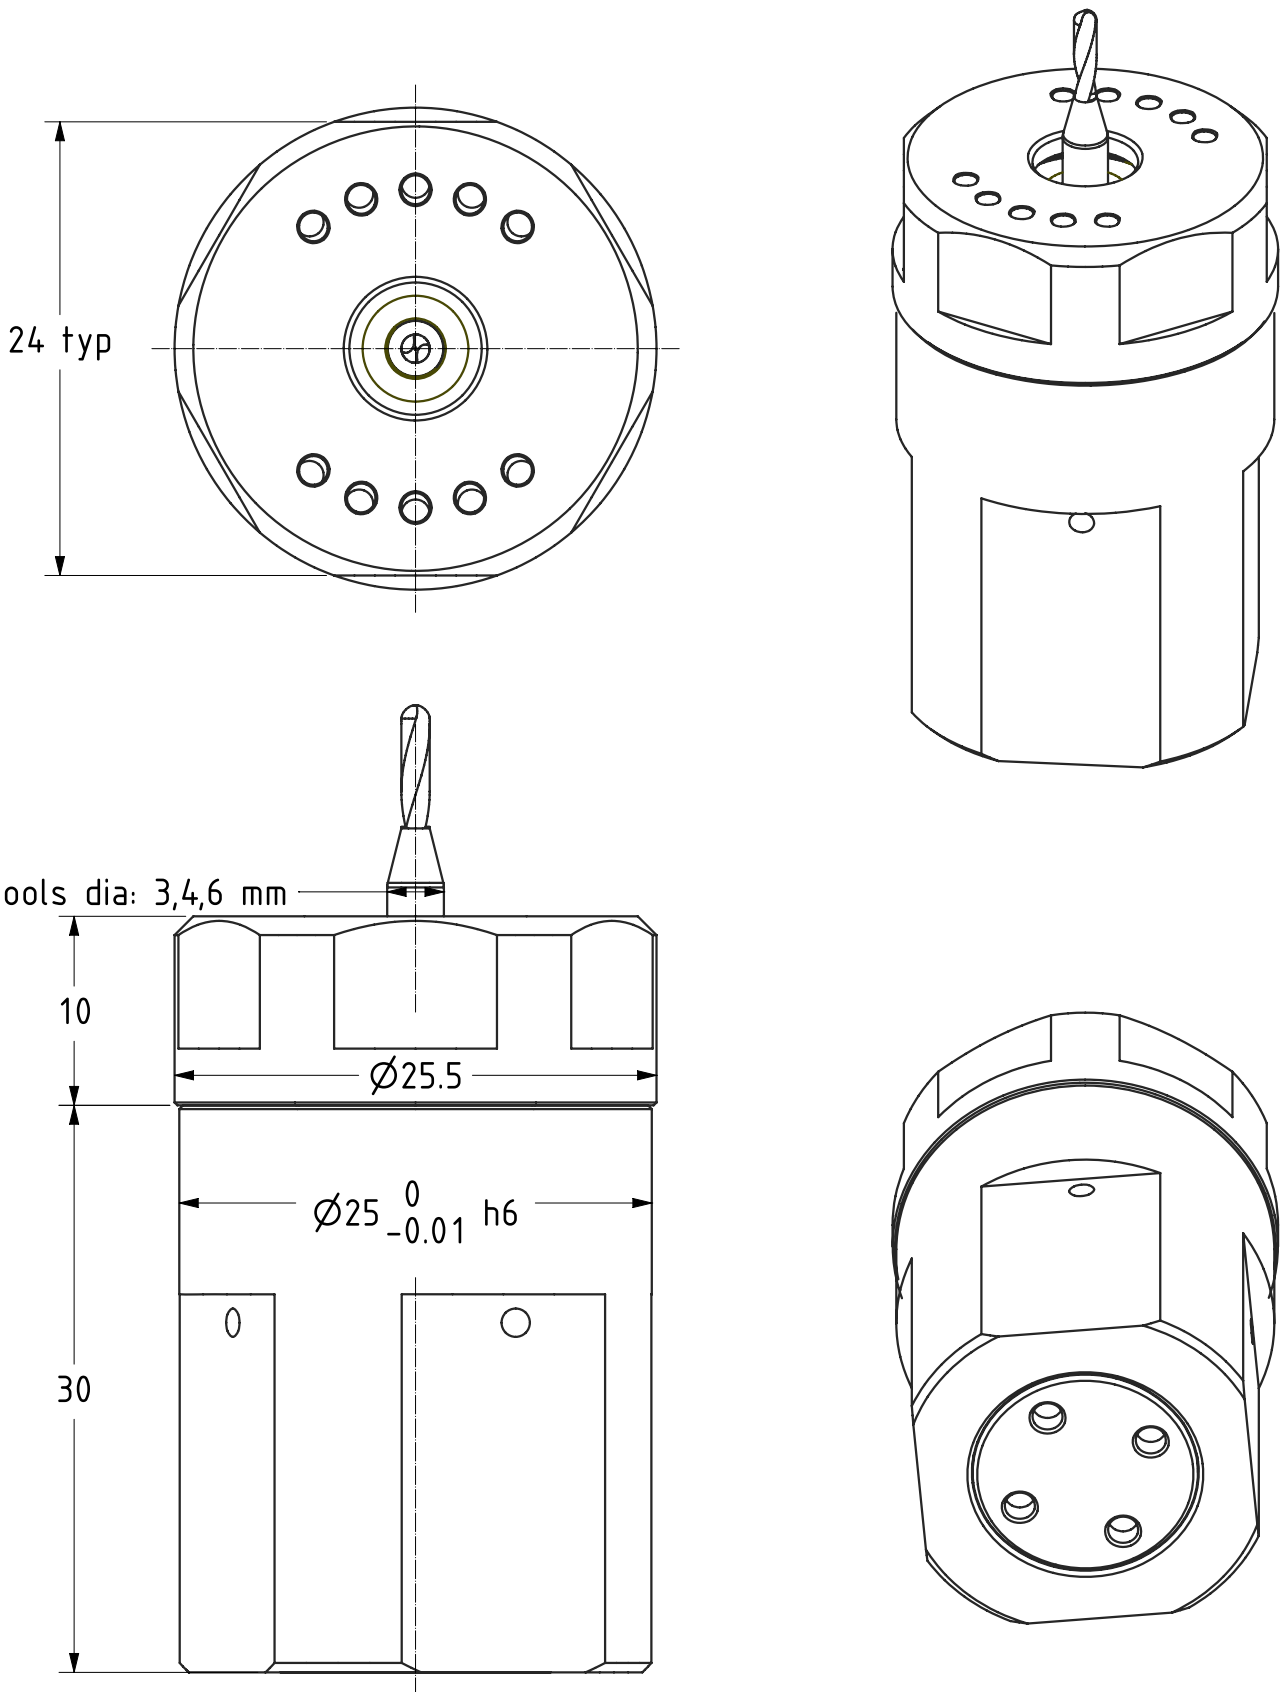

Toodle Blue 131

San Francisco Industrial