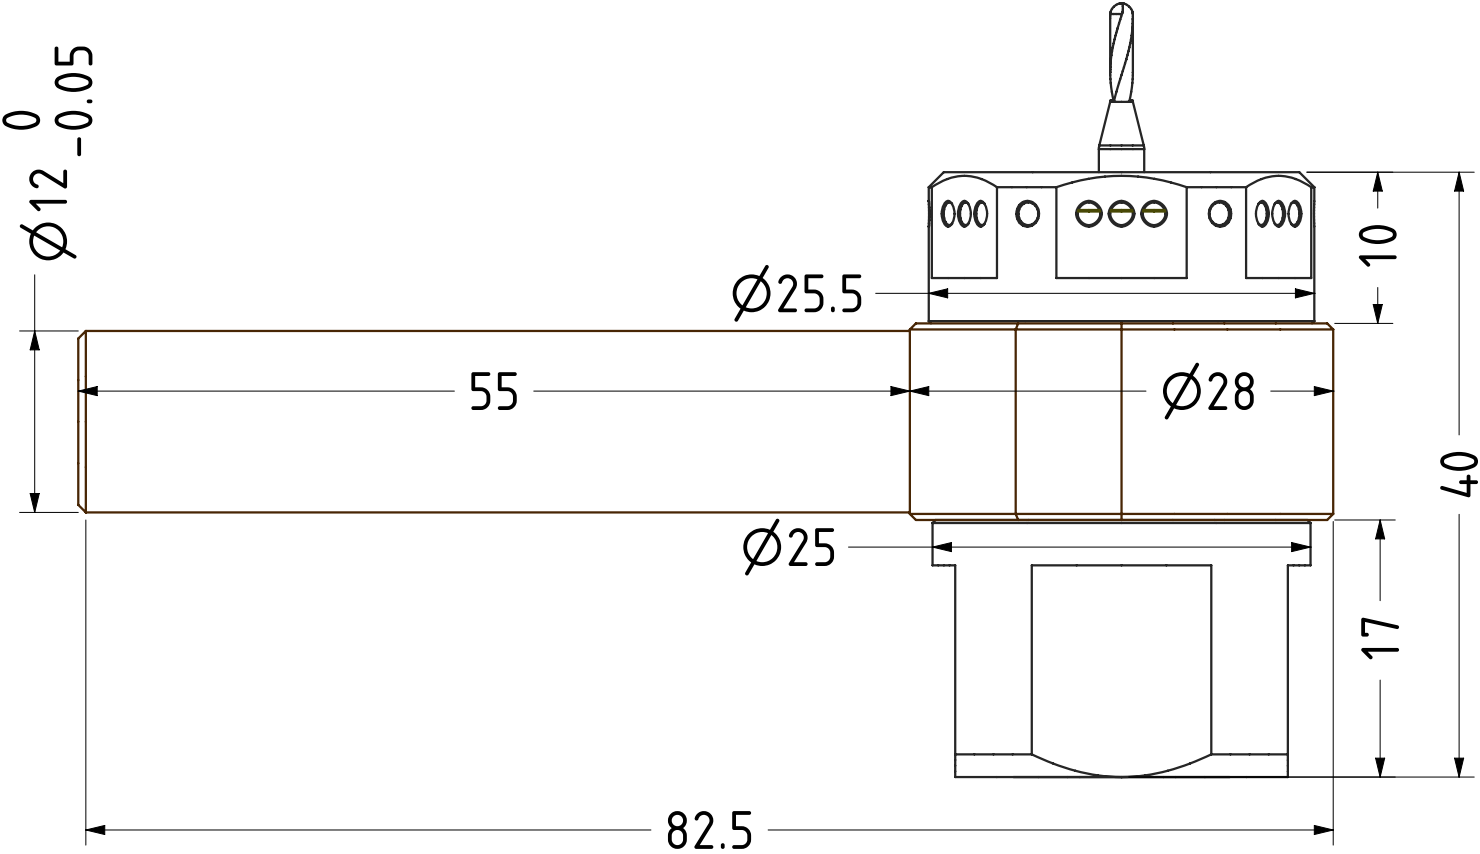

Toodle Green 131-90

San Francisco Industrial