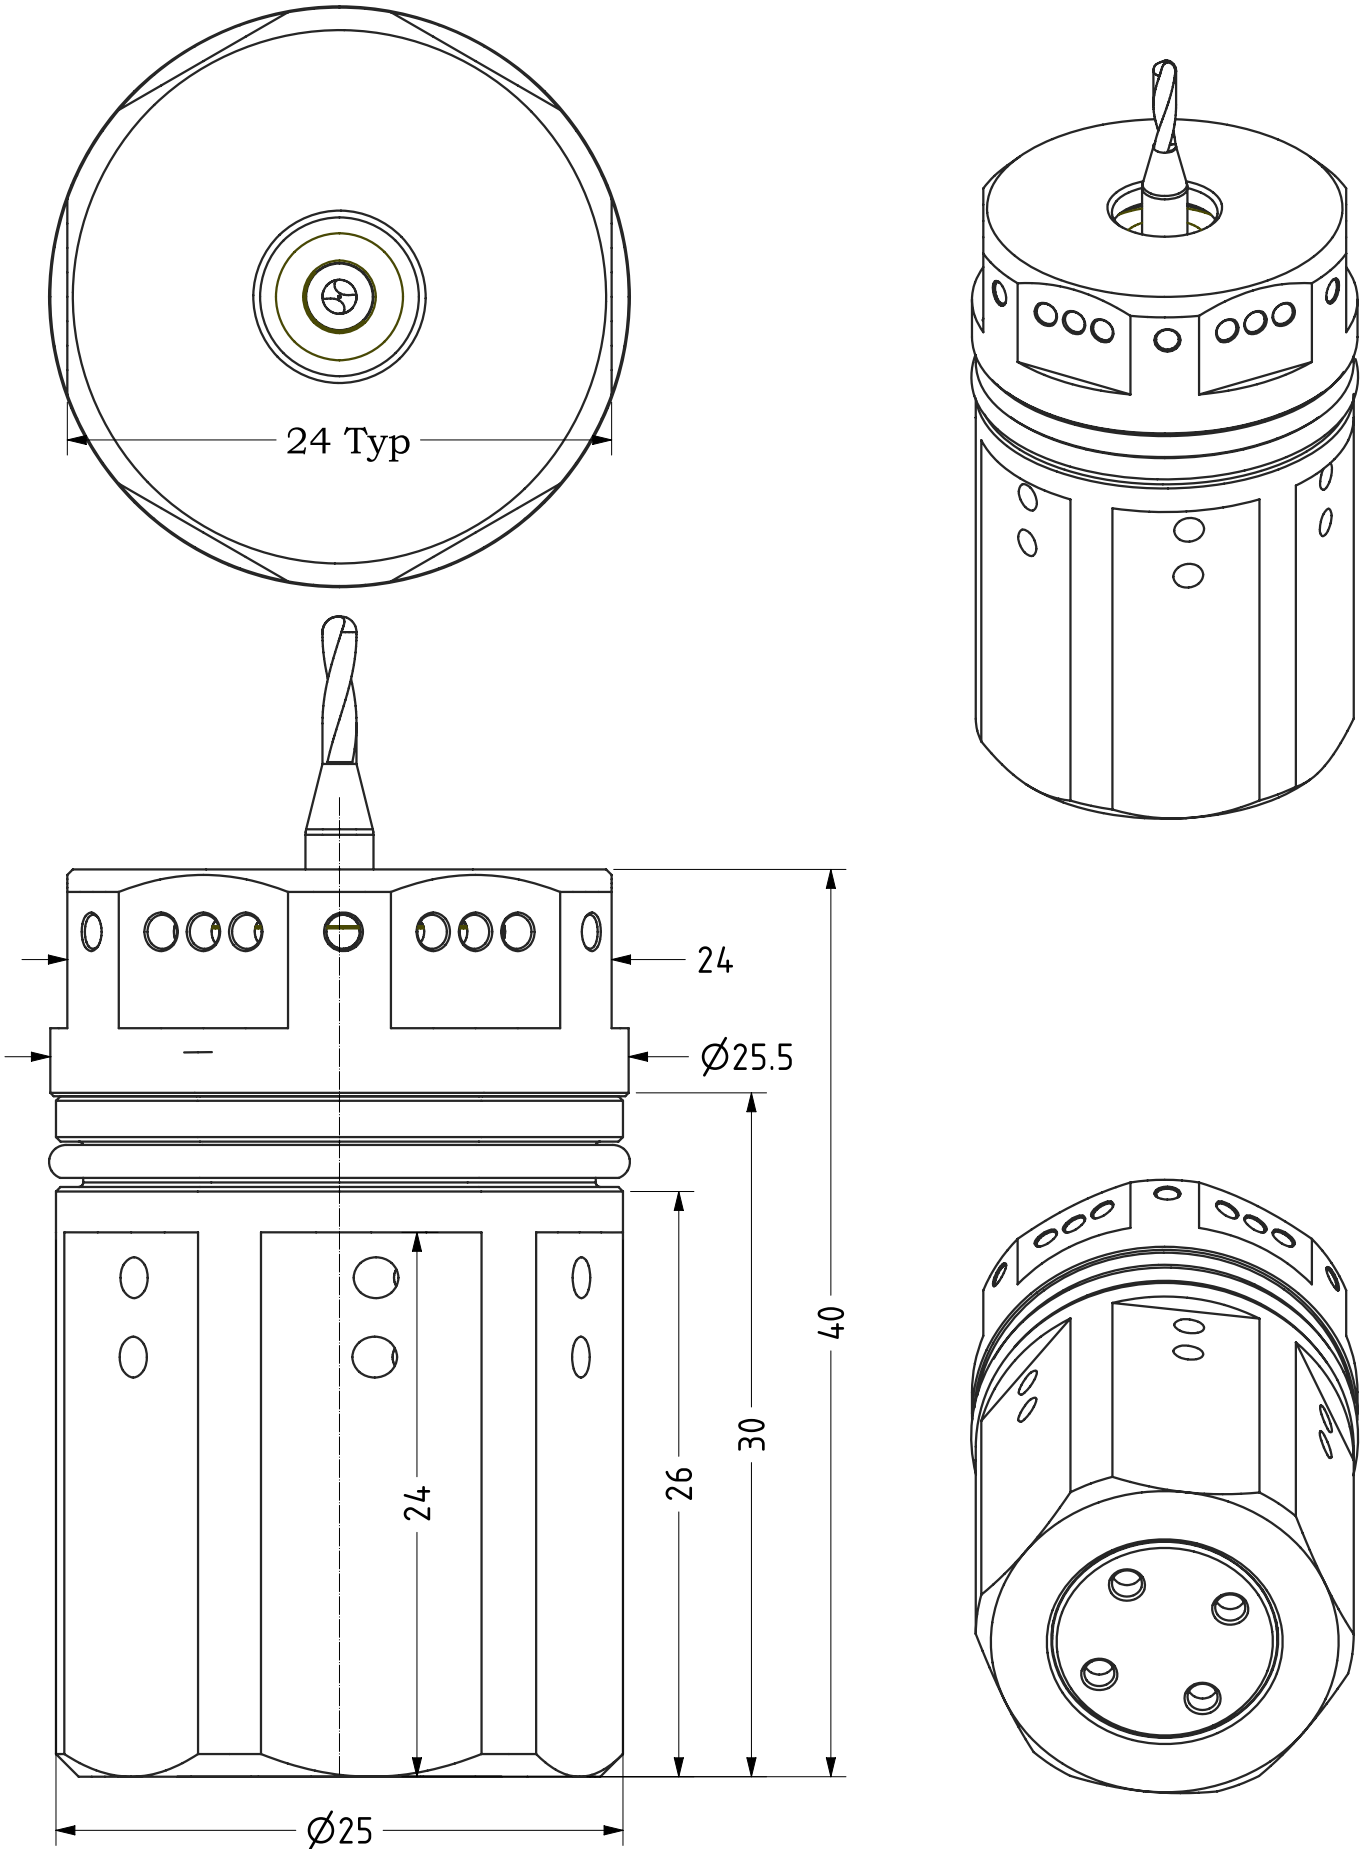

Toodle Green 131

San Francisco Industrial